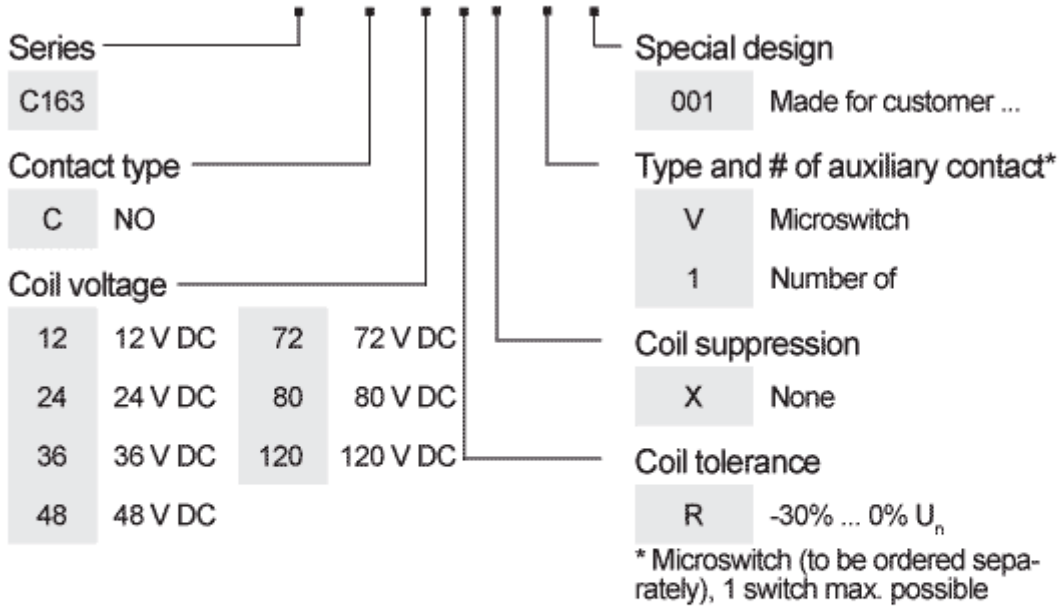

İMAJ TEKNİK
ELEKTRİK ELEKTRONİK MALZ. SAN. VE TİC. LTD. ŞTİ.

Ordering code: Contactor for battery voltages

Example: **C163 C/ 24RX-V1 001**

Type C contactors are NO contactors fitted with magnetic blowout. Here the NO contact functions as circuit-breaker within an open contact design. Type H contactors, however, feature an additional NC contact which is galvanically isolated and has a potential of its own. **So, for type H SPDT contactors is to be observed that only the NO contact may be used for breaking the circuit, whereas the NC contact should only be used for power transmission functions.**